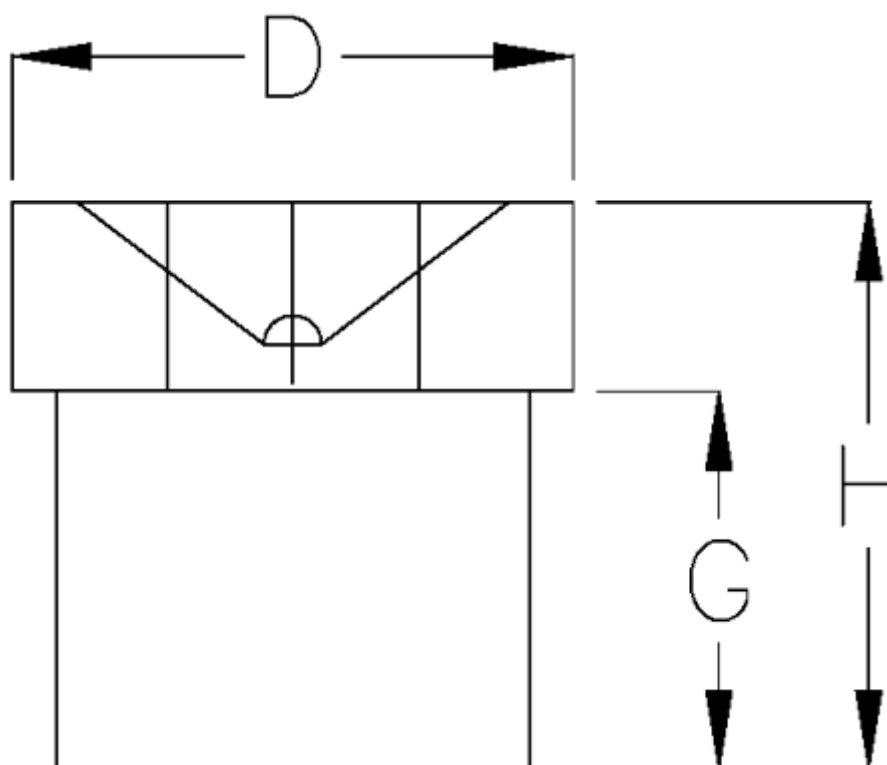

# Data Sheet

Article number: 53091109

Description: KLEE Flush type lubrication nipple DIN 3405  
D1a straight, Ø8mm push-on type

## Measures

D	= 10
Diameter	= Ø8mm
G	= 6,2
H	= 9,2